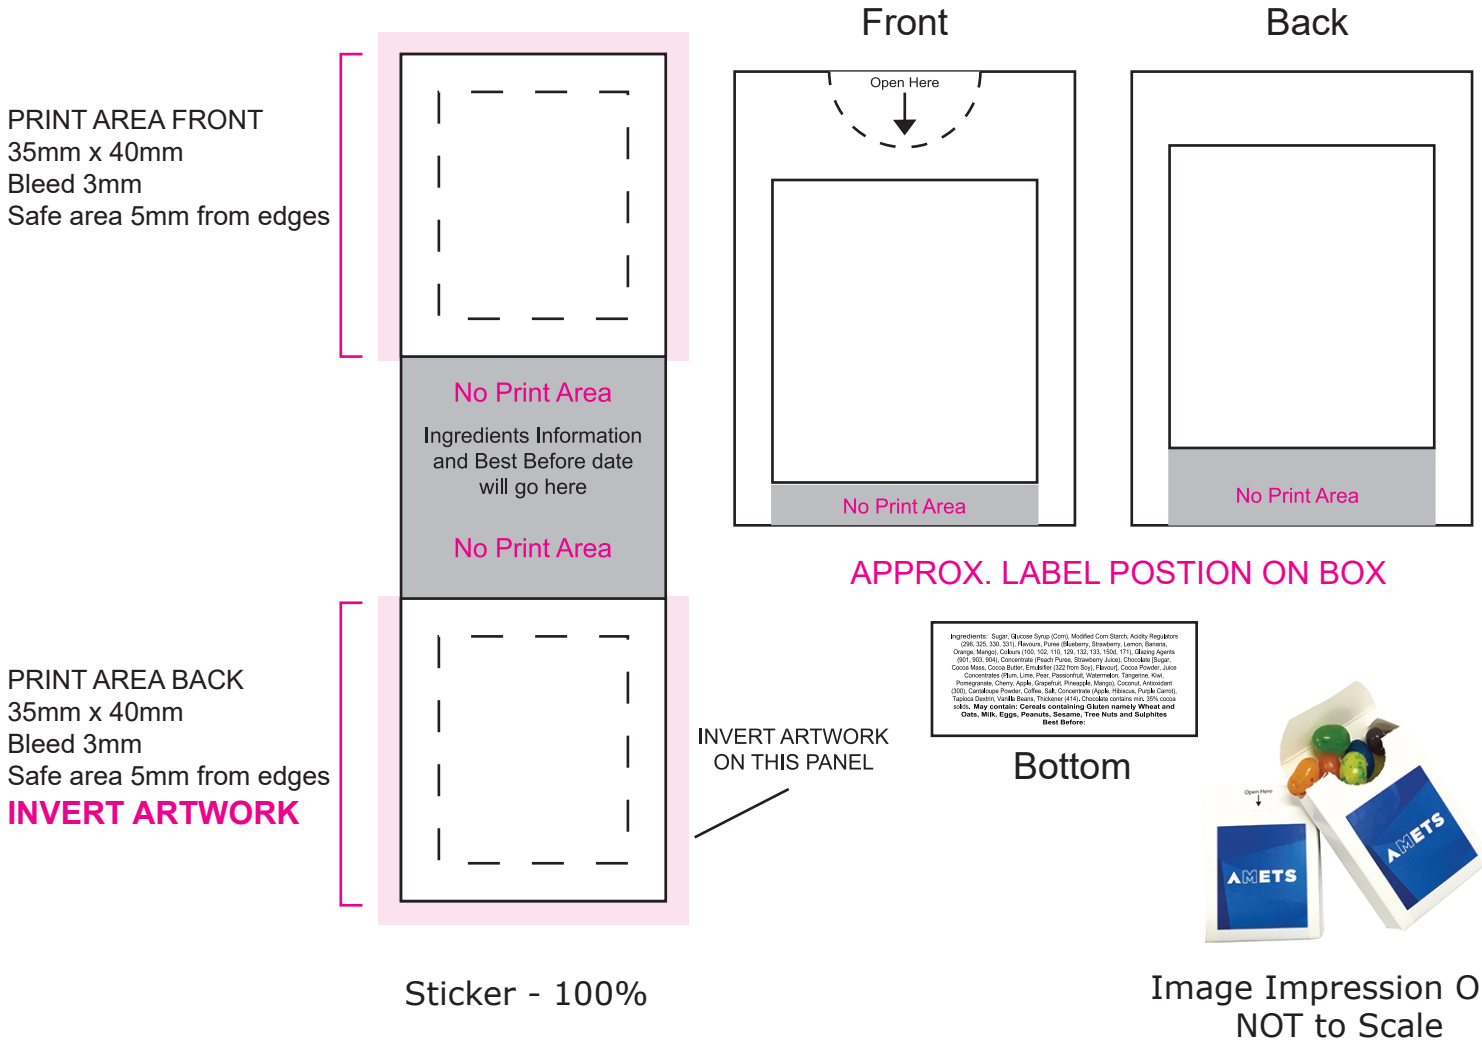

ART APPROVAL

All colours used in this document are indicative only and they may vary across a variety of printing techniques and confectionery

Product Code : CC078F

Description : Flip Lid Cardboard Box with **Jelly Belly 25g**
Order# :
Company Name :
Contact :
Sticker Size : 35mmW x 112mmH (x2 Print Panels of 35mmW x 40mmH)
Print Colour : **Customer must provide PMS Colour print guide**
Quantity :
Delivery Date :

Please note: Stickers are printed digitally, please provide PMS colours if a close match is crucial and please inform us of this when ordering. If PMS colours are not provided we will print directly from the file and resulting print will be taken as correct. Not all PMS colours can be matched. Exact PMS colour match is NOT guaranteed. It is highly recommended that editable linework is provided, without this we cannot be held responsible for colour discrepancies